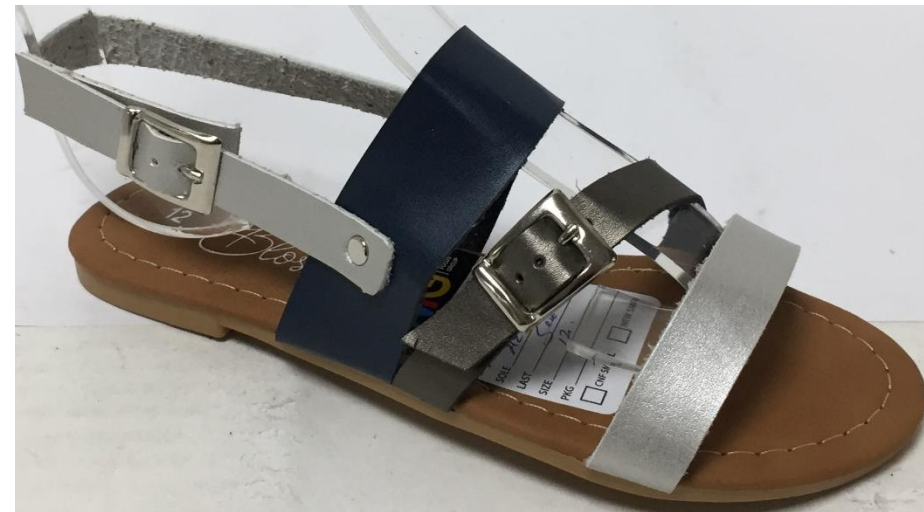

NFS-3092
COLOURS
NAVY-GOLD-BURGUNDY
SILVER-NAVY-PEWTER
TAN-TAUPE-BLACK