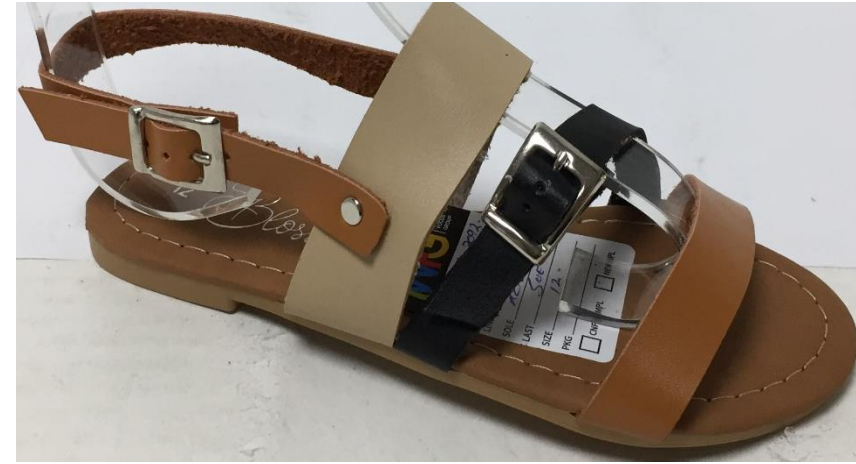

NFS-3092
COLOURS
NAVY-GOLD-BURGUNDY
SILVER-NAVY-PEWTER
TAN-TAUPE-BLACK